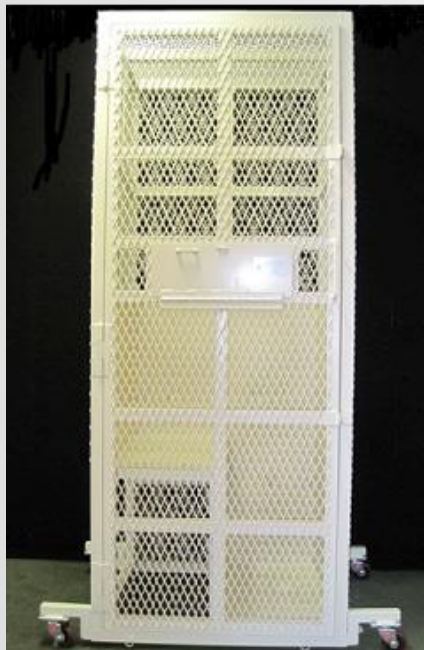

Perimeter Security Products

4 x 8 Holding Cell

- ◆ Portable containment cell
- ◆ 8' h x 4' w x 8' l
- ◆ All aluminum welded system
- ◆ Easily erected by 2 men in appr. one hour
- ◆ Securely restrain, isolate, and control prisoners
- ◆ Ideal for law enforcements who need to detain prisoners without leaving their post or premises
- ◆ Handcuff access door
- ◆ Bench shown is standard. Options available

2 x 3 Holding Cell

- ◆ Portable single person prisoner cell
- ◆ Can fit through any standard doorway
- ◆ Detachable casters
- ◆ Provided with mounting brackets to attach to floor or wall
- ◆ Interior polyethylene lining for easy clean up
- ◆ Swing down handcuff door provides safe and easy way for guard access
- ◆ Perfect for hearings and processing of detainees
- ◆ Made of heavy gauge tubing with expanding metal welded to provide stability

- ◆ Designed to securely seat, restrain, isolate and control detainees
- ◆ Will safely hold the detainee during transport in aircrafts, vehicles, or for a temporary holding period
- ◆ Multiple access point from drop down doors
- ◆ Can fit on a 463L pallet
- ◆ Made with heavy gauge, powder coated steel for a long lifespan

Portable Detention Unit

- ◆ Mobile detention unit for any occasion
- ◆ Two containment cells 12' x 8' — holds 32 prisoners comfortably
- ◆ 8' x 8' processing room
- ◆ Linear seating distance is 64 ft
- ◆ Trailer is DOT compliant
- ◆ Perfect for emergency containment for mass arrests at political events, sporting events, concerts, etc.
- ◆ Quick and easy set up
- ◆ Clean and sanitize in minutes
- ◆ Customized to fit your needs