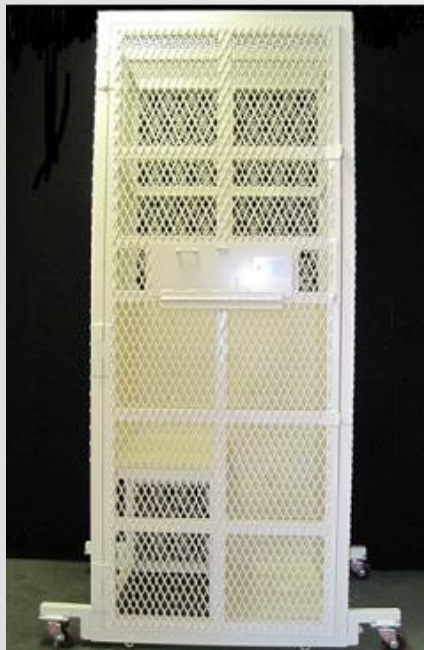

## 4 x 8 Holding Cell

- ◆ Portable containment cell
- ◆ 8' h x 4' w x 8' l
- ◆ All aluminum welded system
- ◆ Easily erected by 2 men in appr. one hour
- ◆ Securely restrain, isolate, and control prisoners
- ◆ Ideal for law enforcements who need to detain prisoners without leaving their post or premises
- ◆ Handcuff access door
- ◆ Bench shown is standard. Options available

## 2 x 3 Holding Cell

- ◆ Portable single person prisoner cell
- ◆ Can fit through any standard doorway
- ◆ Detachable casters
- ◆ Provided with mounting brackets to attach to floor or wall
- ◆ Interior polyethylene lining for easy clean up
- ◆ Swing down handcuff door provides safe and easy way for guard access
- ◆ Perfect for hearings and processing of detainees
- ◆ Made of heavy gauge tubing with expanding metal welded to provide stability

### 6-person Prisoner Transport System

- ◆ Designed to securely seat, restrain, isolate and control detainees
- ◆ Will safely hold the detainee during transport in aircrafts, vehicles, or for a temporary holding period
- ◆ Multiple access point from drop down doors
- ◆ Can fit on a 463L pallet
- ◆ Made with heavy gauge, powder coated steel for a long lifespan

## Portable Detention Unit

- ◆ Mobile detention unit for any occasion
- ◆ Two containment cells 12' x 8' — holds 32 prisoners comfortably
- ◆ 8' x 8' processing room
- ◆ Linear seating distance is 64 ft
- ◆ Trailer is DOT compliant
- ◆ Perfect for emergency containment for mass arrests at political events, sporting events, concerts, etc.
- ◆ Quick and easy set up
- ◆ Clean and sanitize in minutes
- ◆ Customized to fit your needs