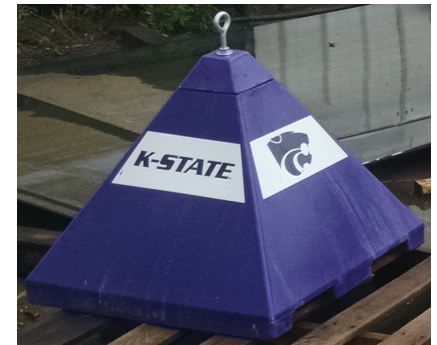

POLY DRAGON TOOTH CONCRETE FILLED

The Poly Dragon Tooth can be produced in any basic color. Therefore we can produce them to match your specific color. This is ideal if you are trying to match your unit or schools colors. We can produce them with decals as required.

Once produced, we can fill them with concrete and ship them complete and ready to use or we can ship them empty and you fill them with concrete.

The concrete filled Dragon Tooth Barricade is as a restrictive movement traffic control device. It is formidable, efficient and versatile. Once the need has been eliminated the Poly Dragon Tooth can easily be re-positioned elsewhere or stored for later use.

The Poly Dragon Tooth Barricade when arranged in a serpentine pattern as shown can provide you a way to control vehicular traffic at events. If required the Dragon Tooth Barricades can be tied together with an optional steel chain or cable by using the heavy-duty eyes. The Barricades can be easily moved into position and then removed when needed.